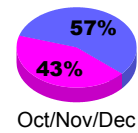

Membership Results 2008-2009

Membership 2007-2008

Month	Net Memb Goal	Actual New Memb	Actual Dropped Memb	Gain/Loss of Memb	Gain/Loss of Memb
Jul/Aug/Sep	-20	11	-51	-40	-11
Oct/Nov/Dec	15	13	-46	-33	-7
Jan/Feb/Mar	55	14	-39	-25	-2
Apr/May/June	25	69	-42	27	72
Totals	75	107	-178	-71	52

Membership Results 2008-2009

Goal, New, Dropped, Gain/Loss

Comparison of Membership Gain/Loss

Current Year Compared to the Previous Year

Gender Comparison 2008-2009

Male

Female