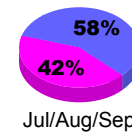

Membership Results 2008-2009

Membership 2007-2008

Month	Net Memb Goal	Actual New Memb	Actual Dropped Memb	Gain/Loss of Memb	Gain/Loss of Memb
Jul/Aug/Sep	-20	11	-51	-40	-11
Oct/Nov/Dec	15	13	-46	-33	-7
Jan/Feb/Mar	55	14	-39	-25	-2
Apr/May/June	25	69	-42	27	72
Totals	75	107	-178	-71	52

Membership Results 2008-2009

Goal, New, Dropped, Gain/Loss

Comparison of Membership Gain/Loss

Current Year Compared to the Previous Year

Gender Comparison 2008-2009

Male

Female