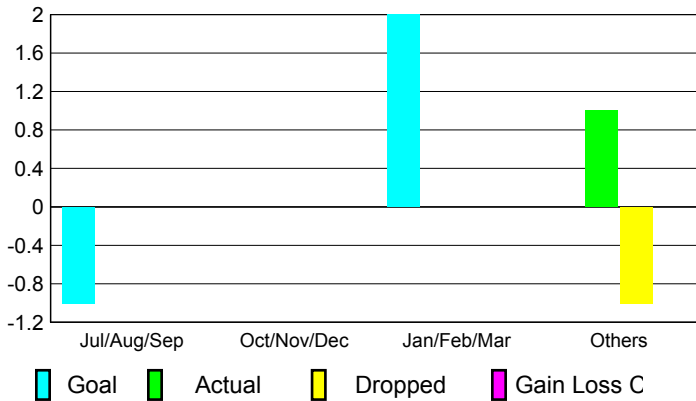

2008-2009 GMT Quarterly Report for District (or Undistricted) **District 118 R**

GMT: **HOWARD PATRICK LEE**

Location: **TURKEY**

GMT CA: **4**

CLUBS

Club Results 2008-2009

Clubs 2007-2008

Month	New Club Goal	Actual New Clubs	Actual Dropped Clubs	Gain/Loss of Clubs	Gain/Loss of Clubs
Jul/Aug/Sep	-1	0	0	0	0
Oct/Nov/Dec	0	0	0	0	0
Jan/Feb/Mar	2	0	0	0	0
Apr/May/June	0	1	-1	0	1
Totals	1	1	-1	0	1

Club Results 2008-2009

Goal, New, Dropped, Gain/Loss

Comparison of Club Gain/Loss

Current Year Compared to the Previous Year

YTD Status Quo Clubs 2008-2009

Status Quo Clubs Compared to Status Quo Members

MEMBERSHIP

Membership Results 2008-2009

Membership 2007-2008

Month	Net Memb Goal	Actual New Memb	Actual Dropped Memb	Gain/Loss of Memb	Gain/Loss of Memb
Jul/Aug/Sep	-20	11	-51	-40	-11
Oct/Nov/Dec	15	13	-46	-33	-7
Jan/Feb/Mar	55	14	-39	-25	-2
Apr/May/June	25	69	-42	27	72
Totals	75	107	-178	-71	52