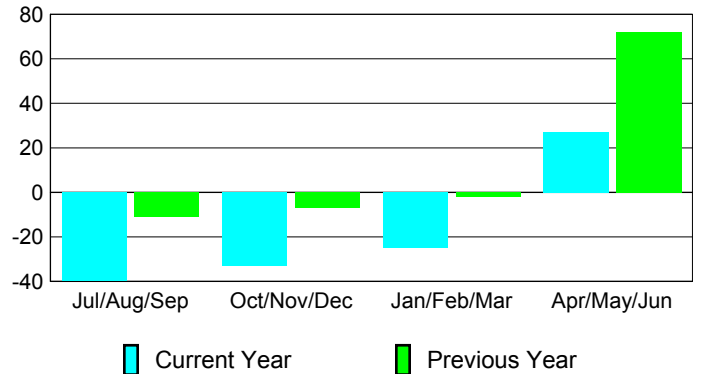

Membership Results 2008-2009

Membership 2007-2008

Month	Net Memb Goal	Actual New Memb	Actual Dropped Memb	Gain/Loss of Memb	Gain/Loss of Memb
Jul/Aug/Sep	-20	11	-51	-40	-11
Oct/Nov/Dec	15	13	-46	-33	-7
Jan/Feb/Mar	55	14	-39	-25	-2
Apr/May/June	25	69	-42	27	72
Totals	75	107	-178	-71	52

Membership Results 2008-2009

Goal, New, Dropped, Gain/Loss

Comparison of Membership Gain/Loss

Current Year Compared to the Previous Year

Gender Comparison 2008-2009

Male

Female