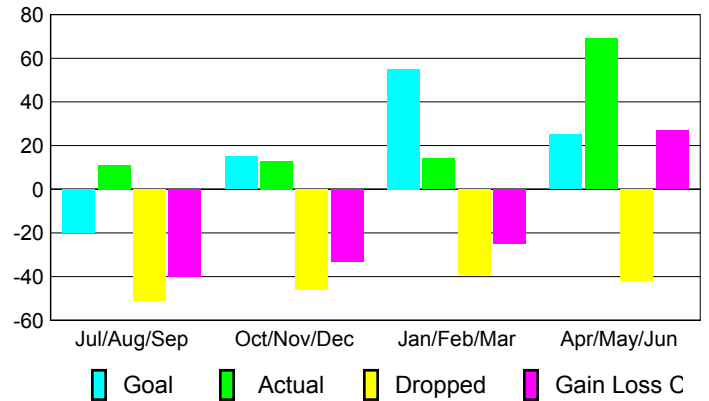

Membership Results 2008-2009

Goal, New, Dropped, Gain/Loss

Comparison of Membership Gain/Loss

Current Year Compared to the Previous Year