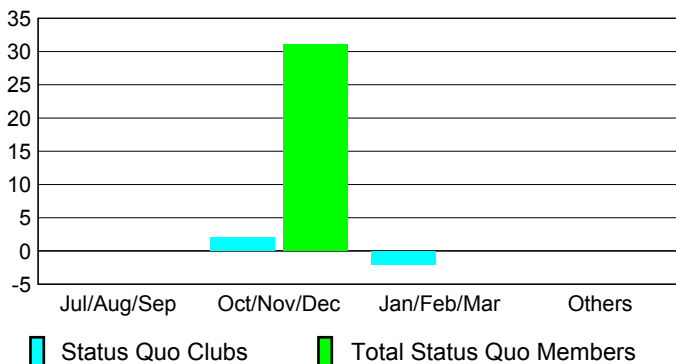

Club Results 2008-2009

Goal, New, Dropped, Gain/Loss

Comparison of Club Gain/Loss

Current Year Compared to the Previous Year

YTD Status Quo Clubs 2008-2009

Status Quo Clubs Compared to Status Quo Members

MEMBERSHIP

Membership Results 2008-2009

Membership 2007-2008

Month	Net Memb Goal	Actual New Memb	Actual Dropped Memb	Gain/Loss of Memb	Gain/Loss of Memb
Jul/Aug/Sep	-20	11	-51	-40	-11
Oct/Nov/Dec	15	13	-46	-33	-7
Jan/Feb/Mar	55	14	-39	-25	-2
Apr/May/June	25	69	-42	27	72
Totals	75	107	-178	-71	52